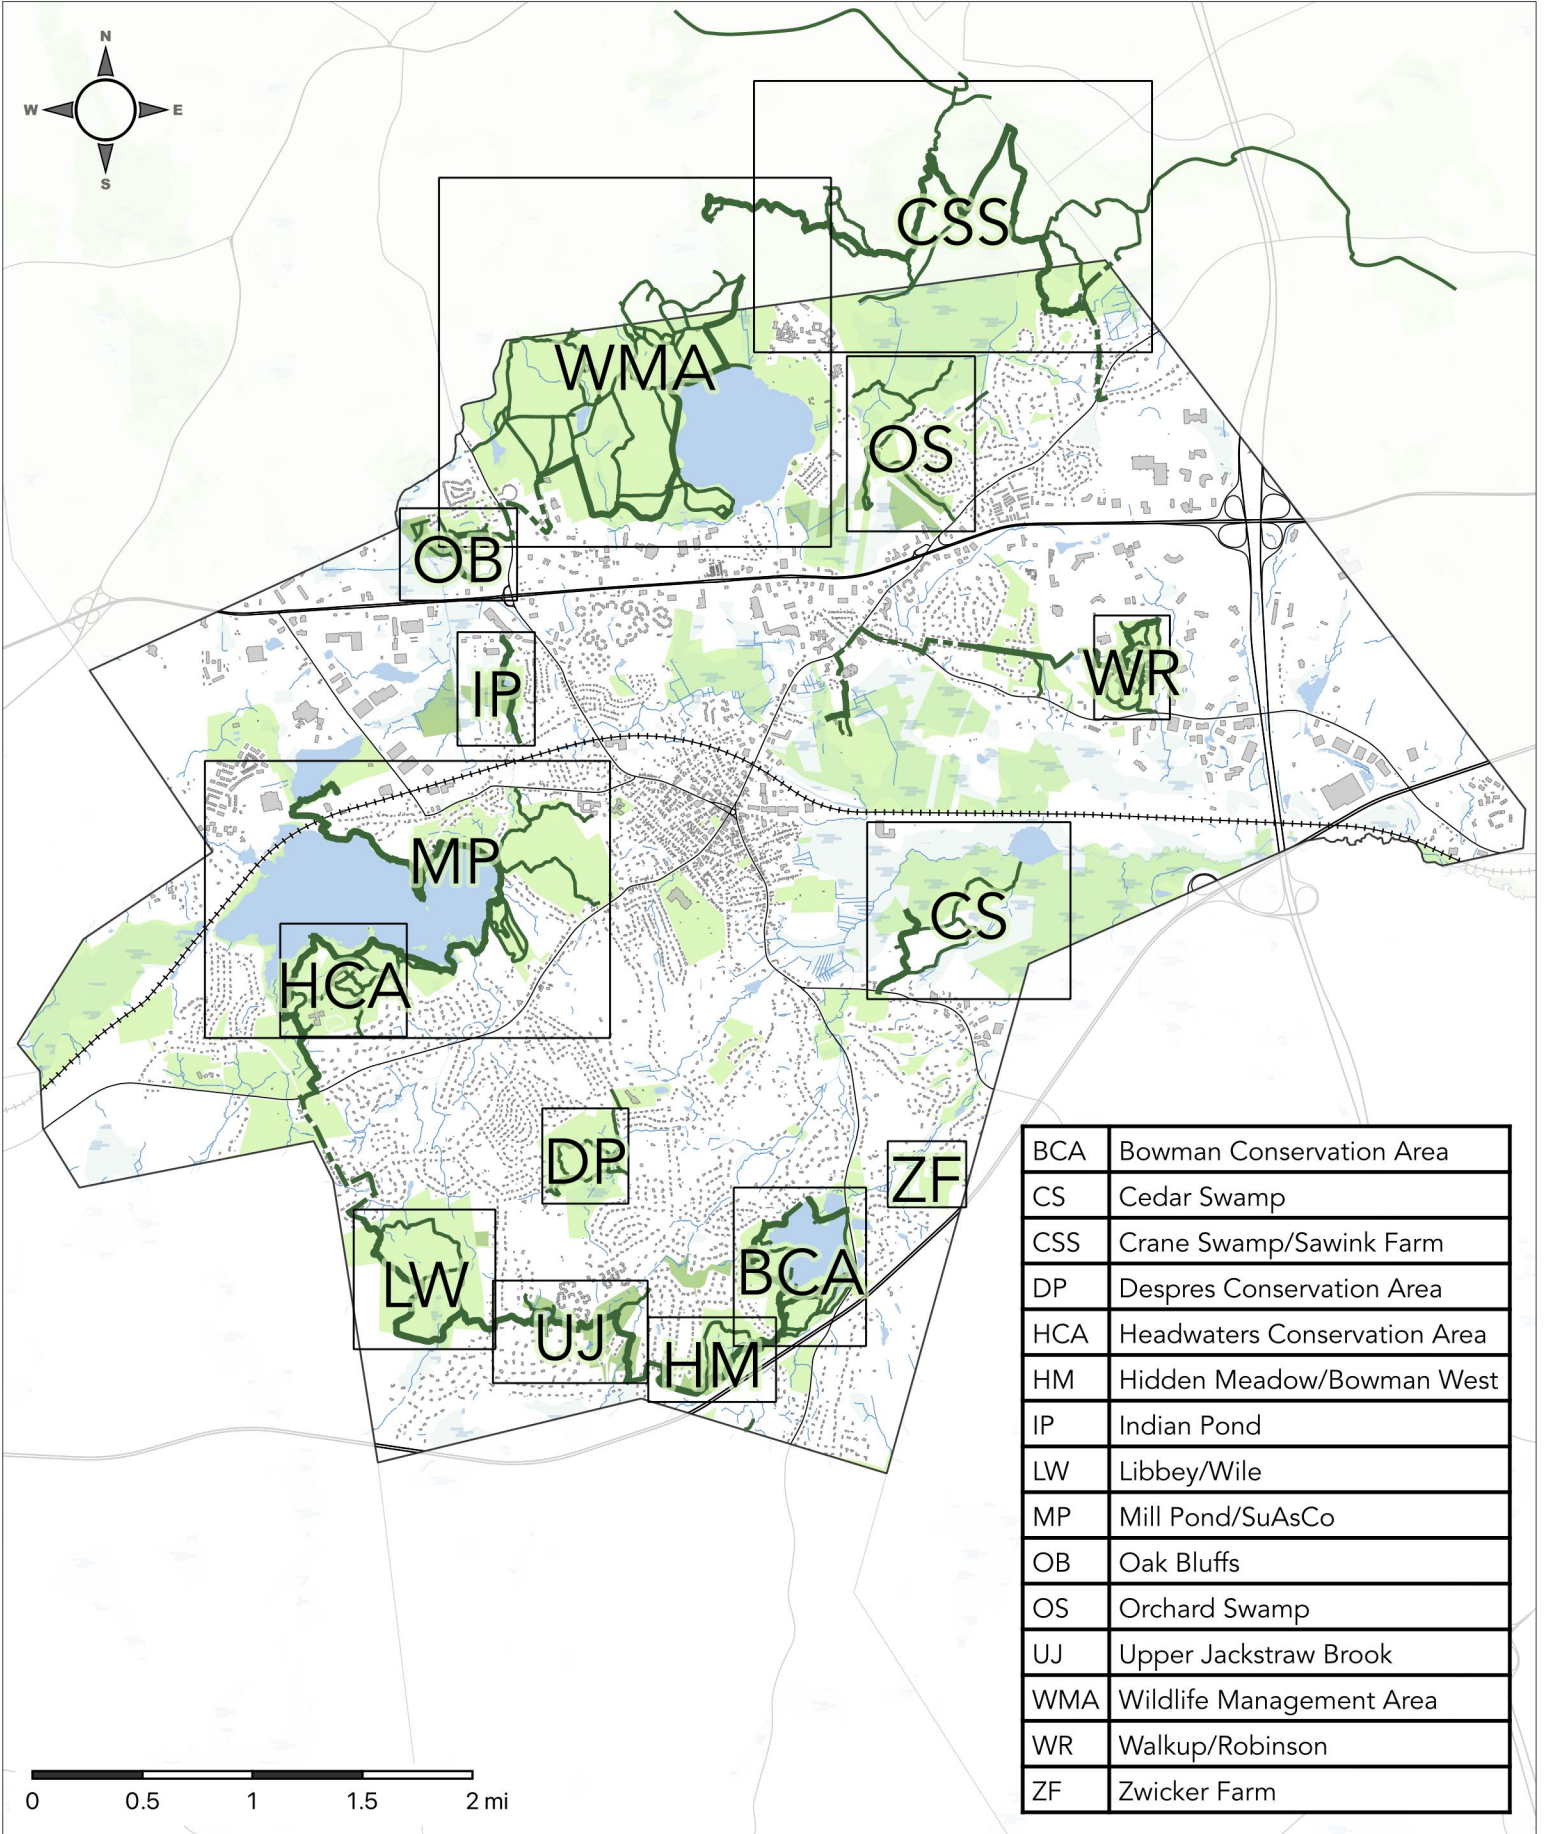

Westborough Charm Bracelet Overview Map

- WCLT Property
- Other protected
- Water
- Wetland
- Charm Bracelet
- Secondary trail
- Trail follows road

BCA	Bowman Conservation Area
CS	Cedar Swamp
CSS	Crane Swamp/Sawink Farm
DP	Despres Conservation Area
HCA	Headwaters Conservation Area
HM	Hidden Meadow/Bowman West
IP	Indian Pond
LW	Libbey/Wile
MP	Mill Pond/SuAsCo
OB	Oak Bluffs
OS	Orchard Swamp
UJ	Upper Jackstraw Brook
WMA	Wildlife Management Area
WR	Walkup/Robinson
ZF	Zwicker Farm

Source data obtained from the Office of Geographic Information Systems (Mass GIS), Open Street Maps (OSM), and global positioning systems (GPS). Boundaries are approximate. Map produced by Westborough Community Land Trust, 2022.