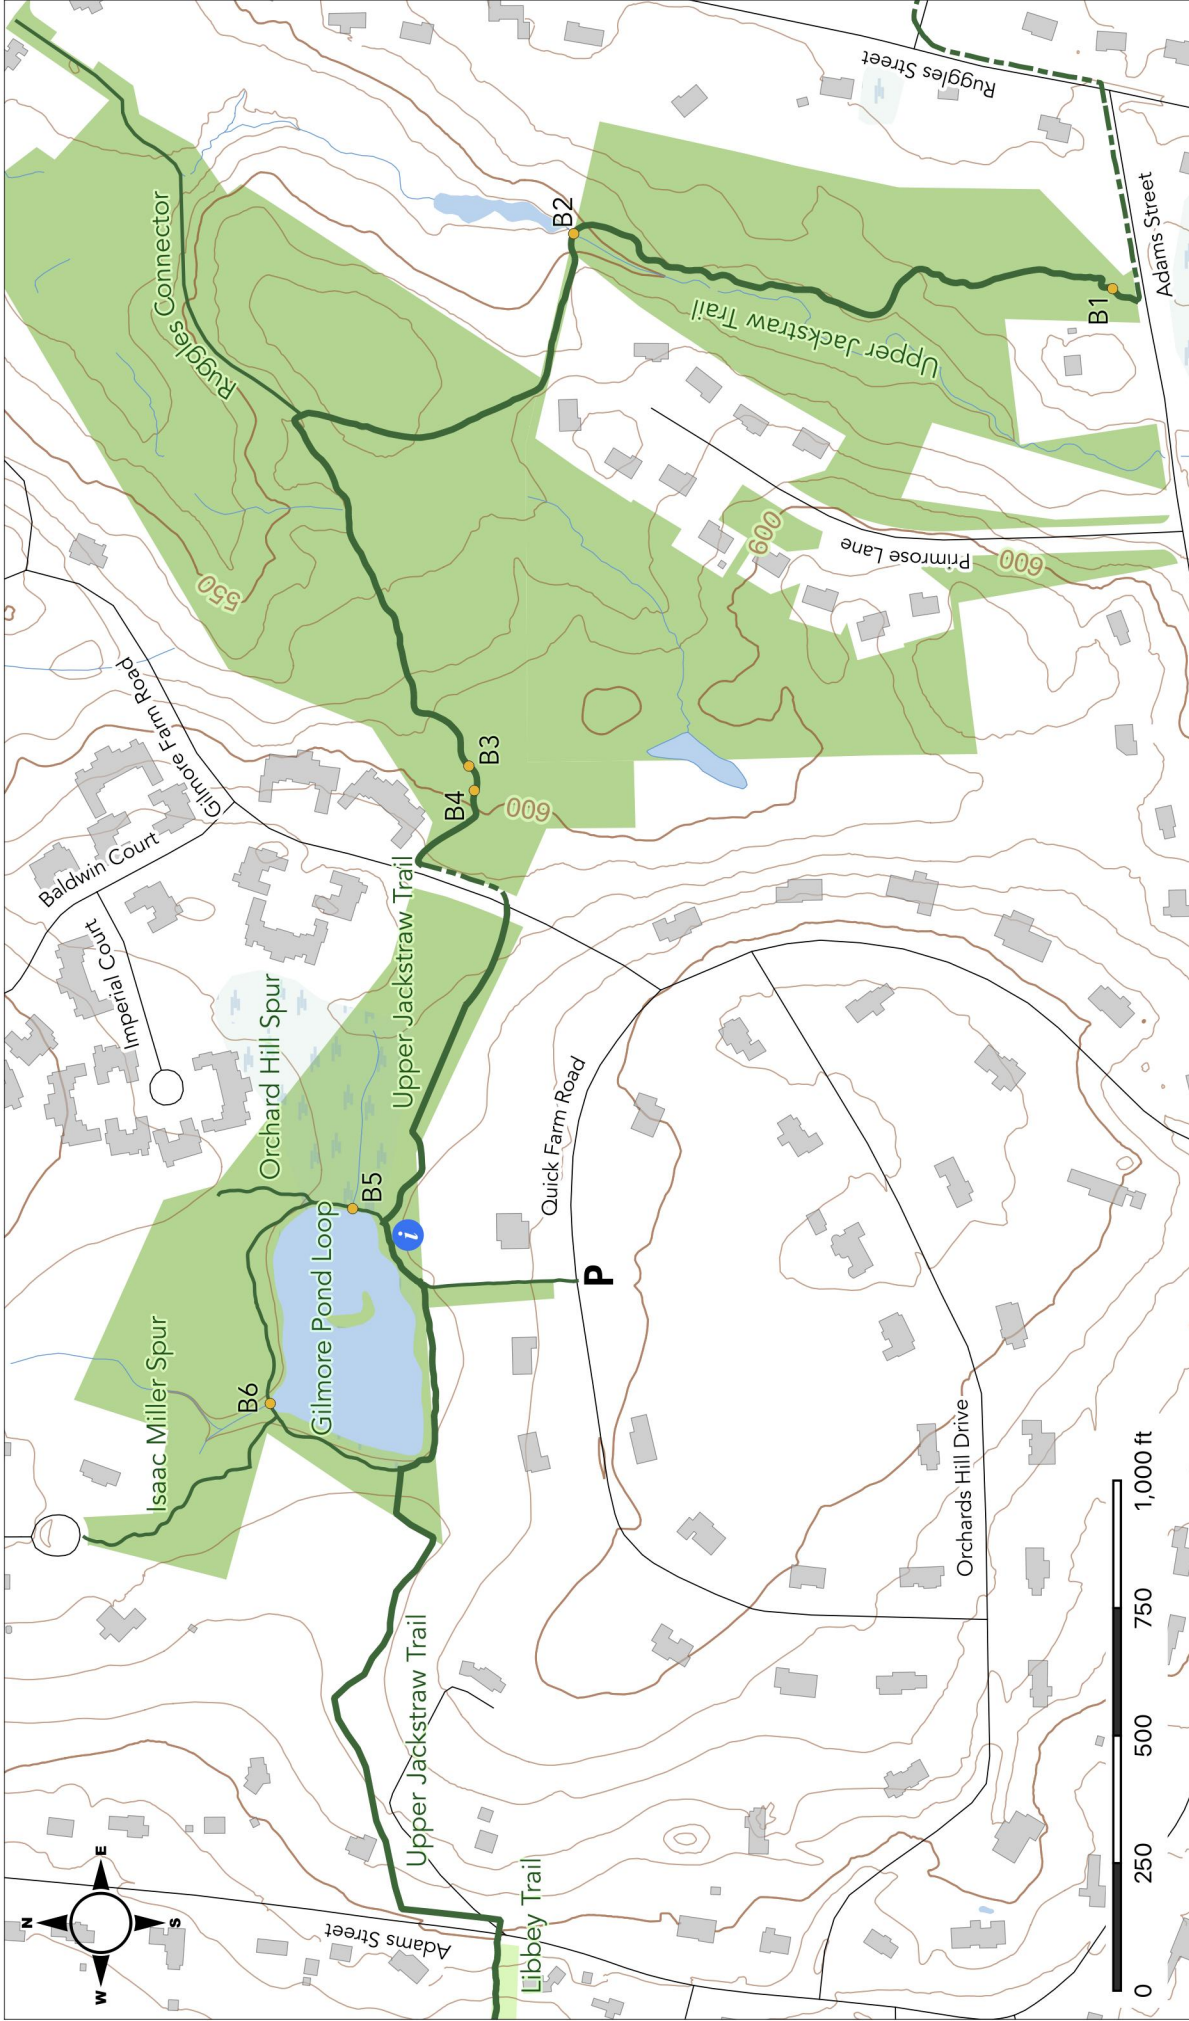

Upper Jackstraw Brook (UJ)

<https://westboroughlandtrust.org/maps/UJ>

- WCLT Property
- Charm Bracelet
- Other protected
- Water
- Wetland
- Charm Bracelet
- Secondary trail
- Trail follows road
- 10 foot contours
- Parking
- Kiosk
- Bridge/steps

Source data obtained from the Office of Geographic Information Systems (Mass GIS), Open Street Maps (OSM), and global positioning systems (GPS). Boundaries are approximate. Map produced by Westborough Community Land Trust, 2022.