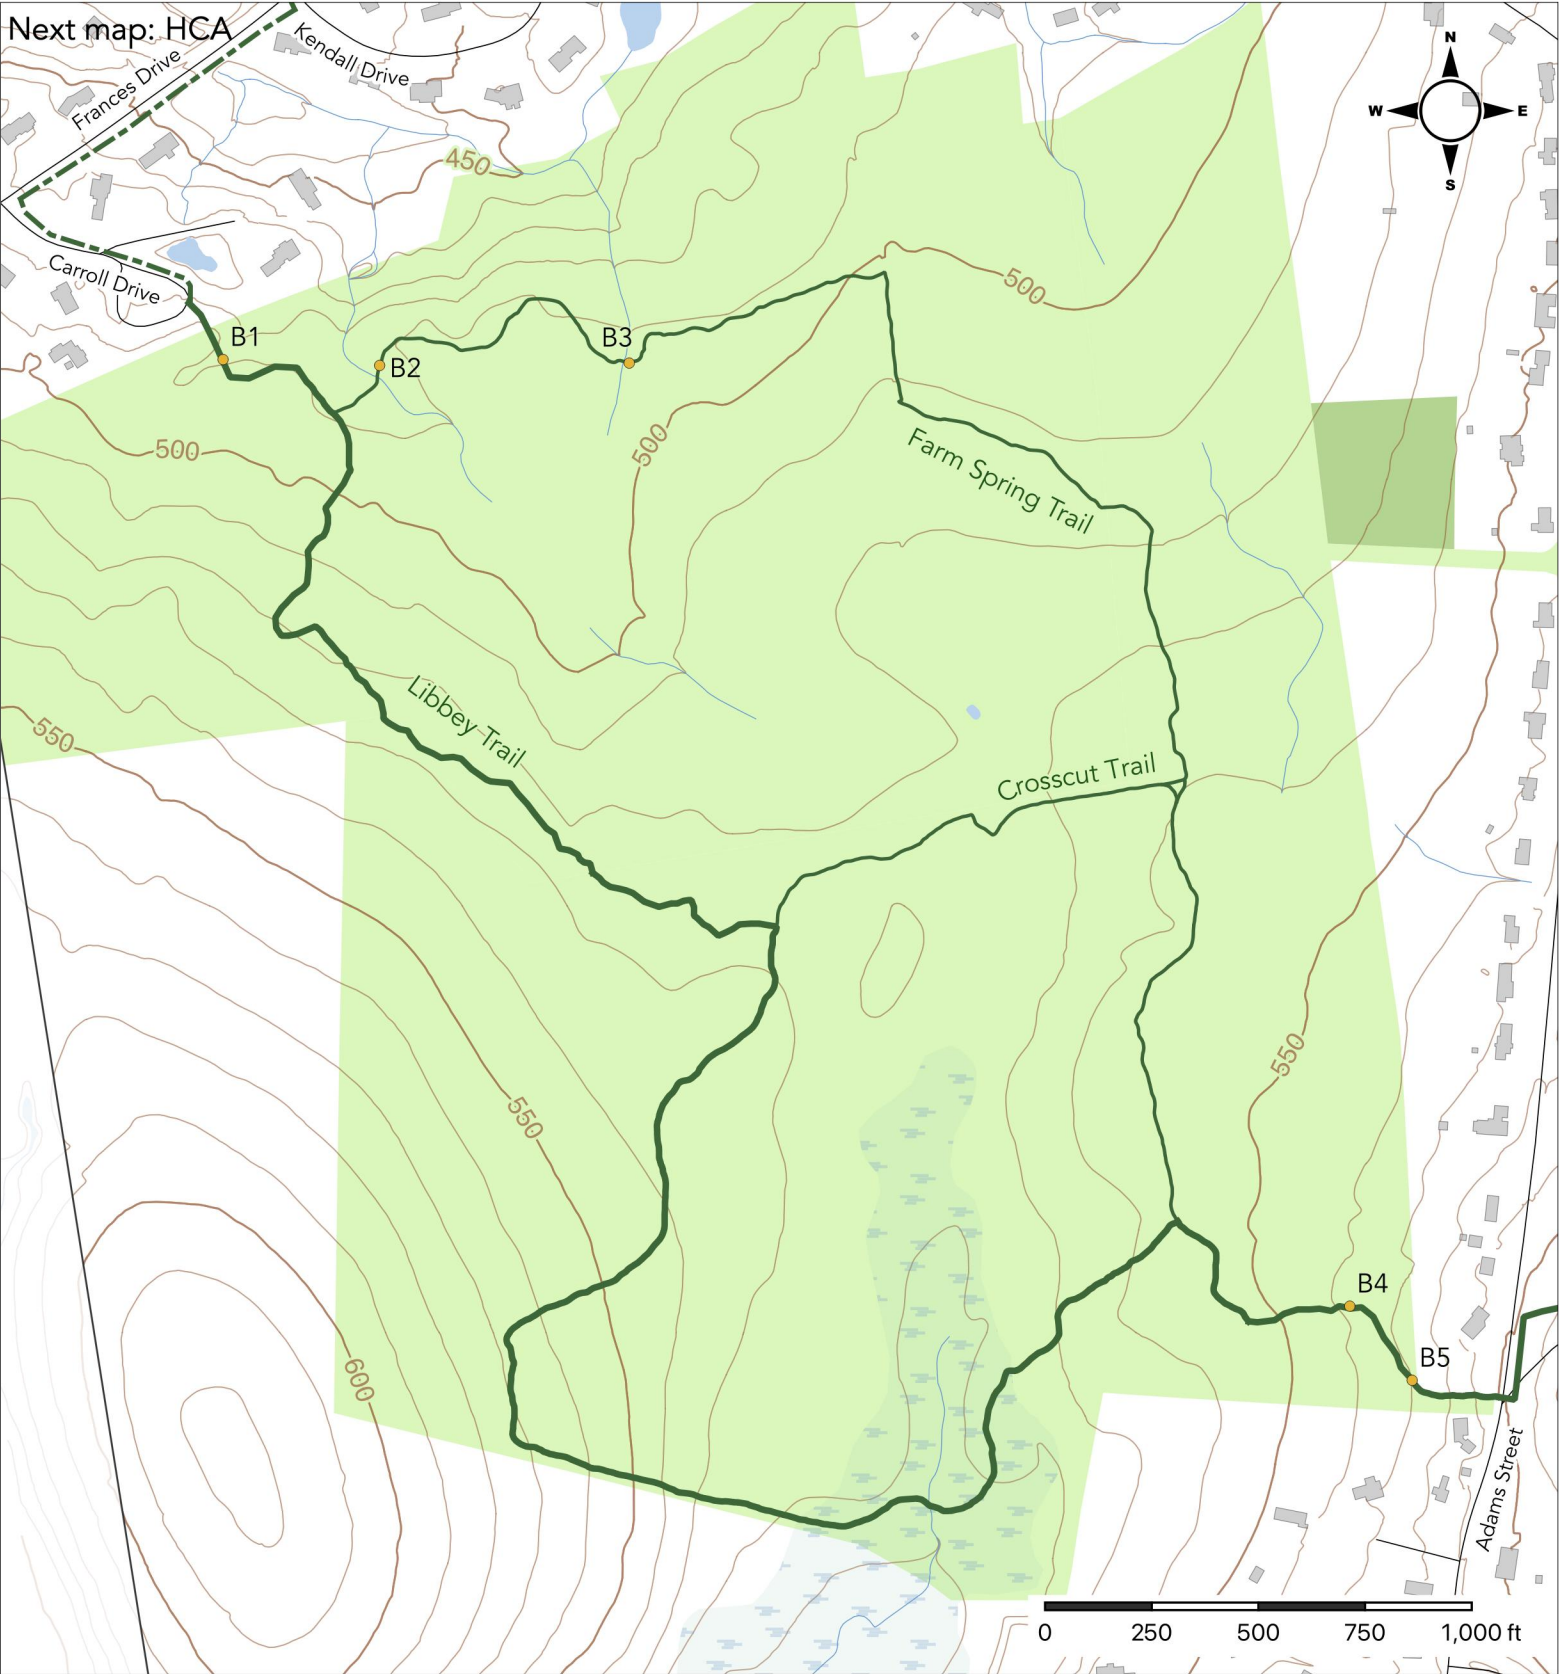

Libbey Conservation Area/Wile Forest (LW)

<https://westboroughlandtrust.org/maps/LW>

Next map: HCA

- WCLT Property
- Other protected
- Water
- Wetland
- Charm Bracelet
- Secondary trail
- Trail follows road
- 10 foot contours
- P Parking
- i Kiosk
- Bridge/steps

Source data obtained from the Office of Geographic Information Systems (Mass GIS), Open Street Maps (OSM), and global positioning systems (GPS). Boundaries are approximate. Map produced by Westborough Community Land Trust, 2022.