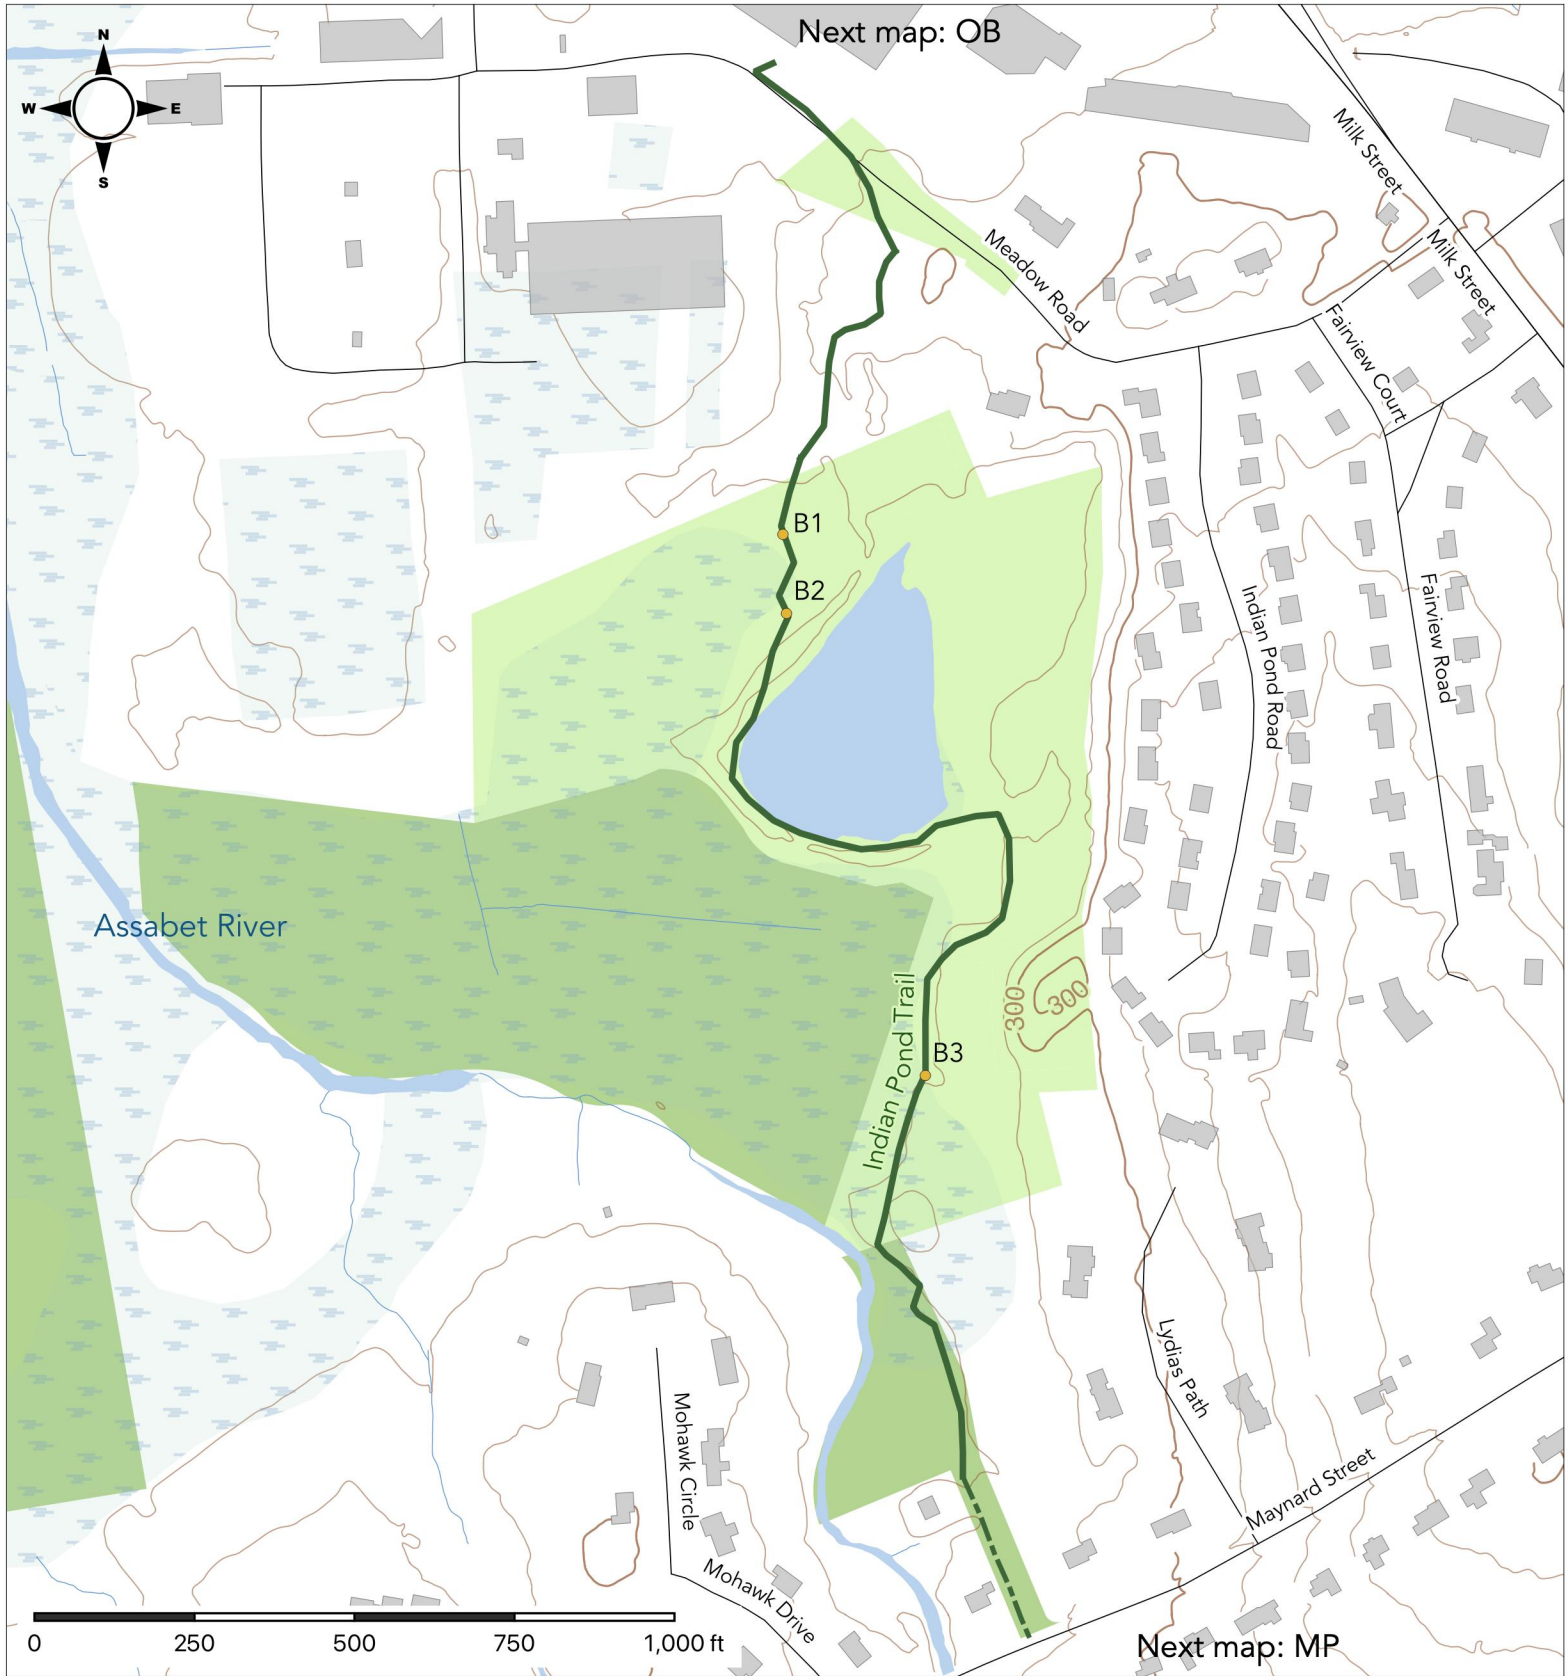

Indian Pond (IP)

<https://westboroughlandtrust.org/maps/IP>

- | | | |
|-----------------|--------------------|--------------|
| WCLT Property | Charm Bracelet | Parking |
| Other protected | Secondary trail | Kiosk |
| Water | Trail follows road | Bridge/steps |
| Wetland | 10 foot contours | |

Source data obtained from the Office of Geographic Information Systems (Mass GIS), Open Street Maps (OSM), and global positioning systems (GPS). Boundaries are approximate. Map produced by Westborough Community Land Trust, 2022.