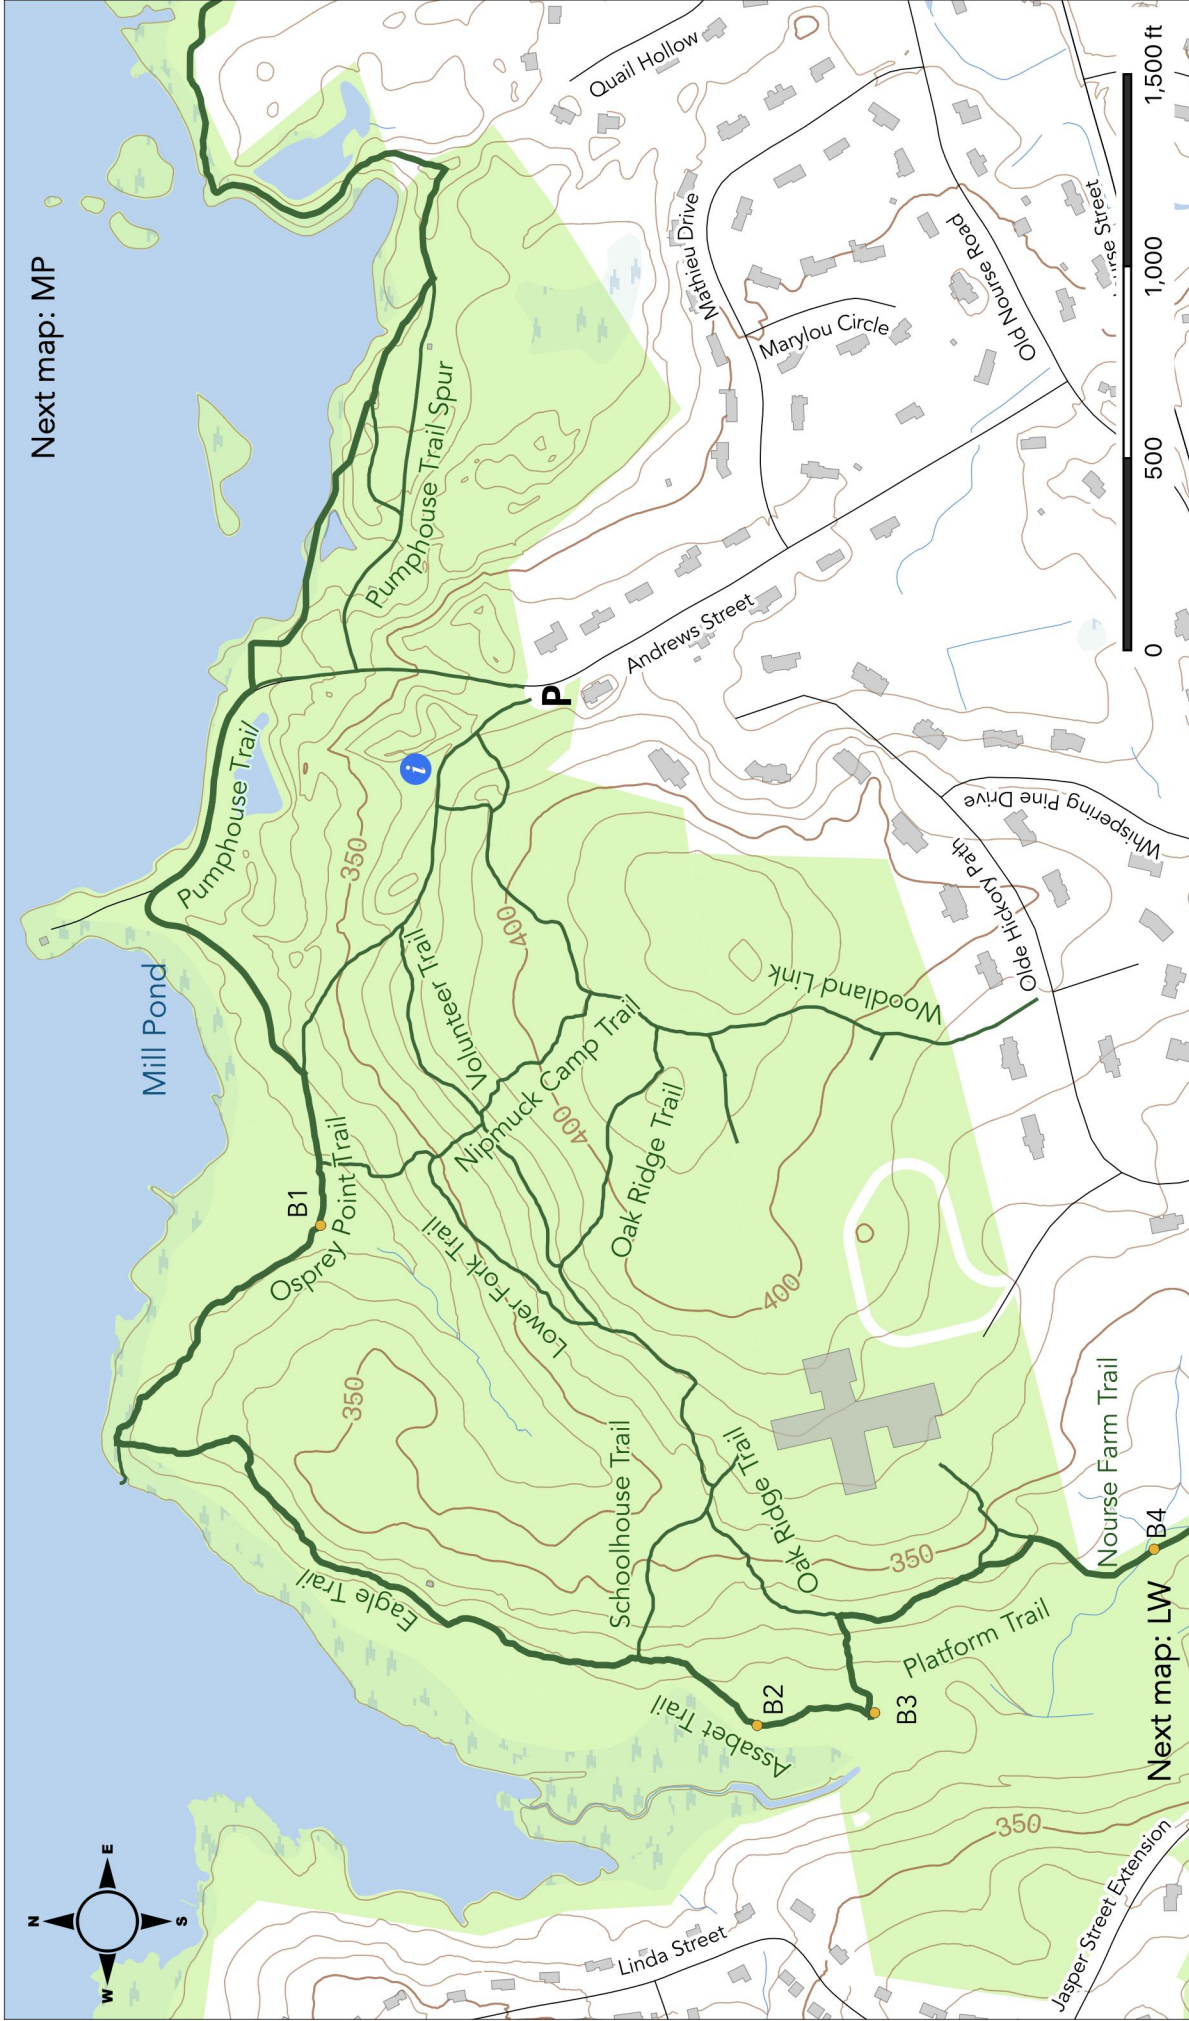

Headwaters Conservation Area (HCA)

<https://westboroughlandtrust.org/maps/HCA>

Source data obtained from the Office of Geographic Information Systems (Mass GIS), Open Street Maps (OSM), and global positioning systems (GPS). Boundaries are approximate. Map produced by Westborough Community Land Trust, 2022.