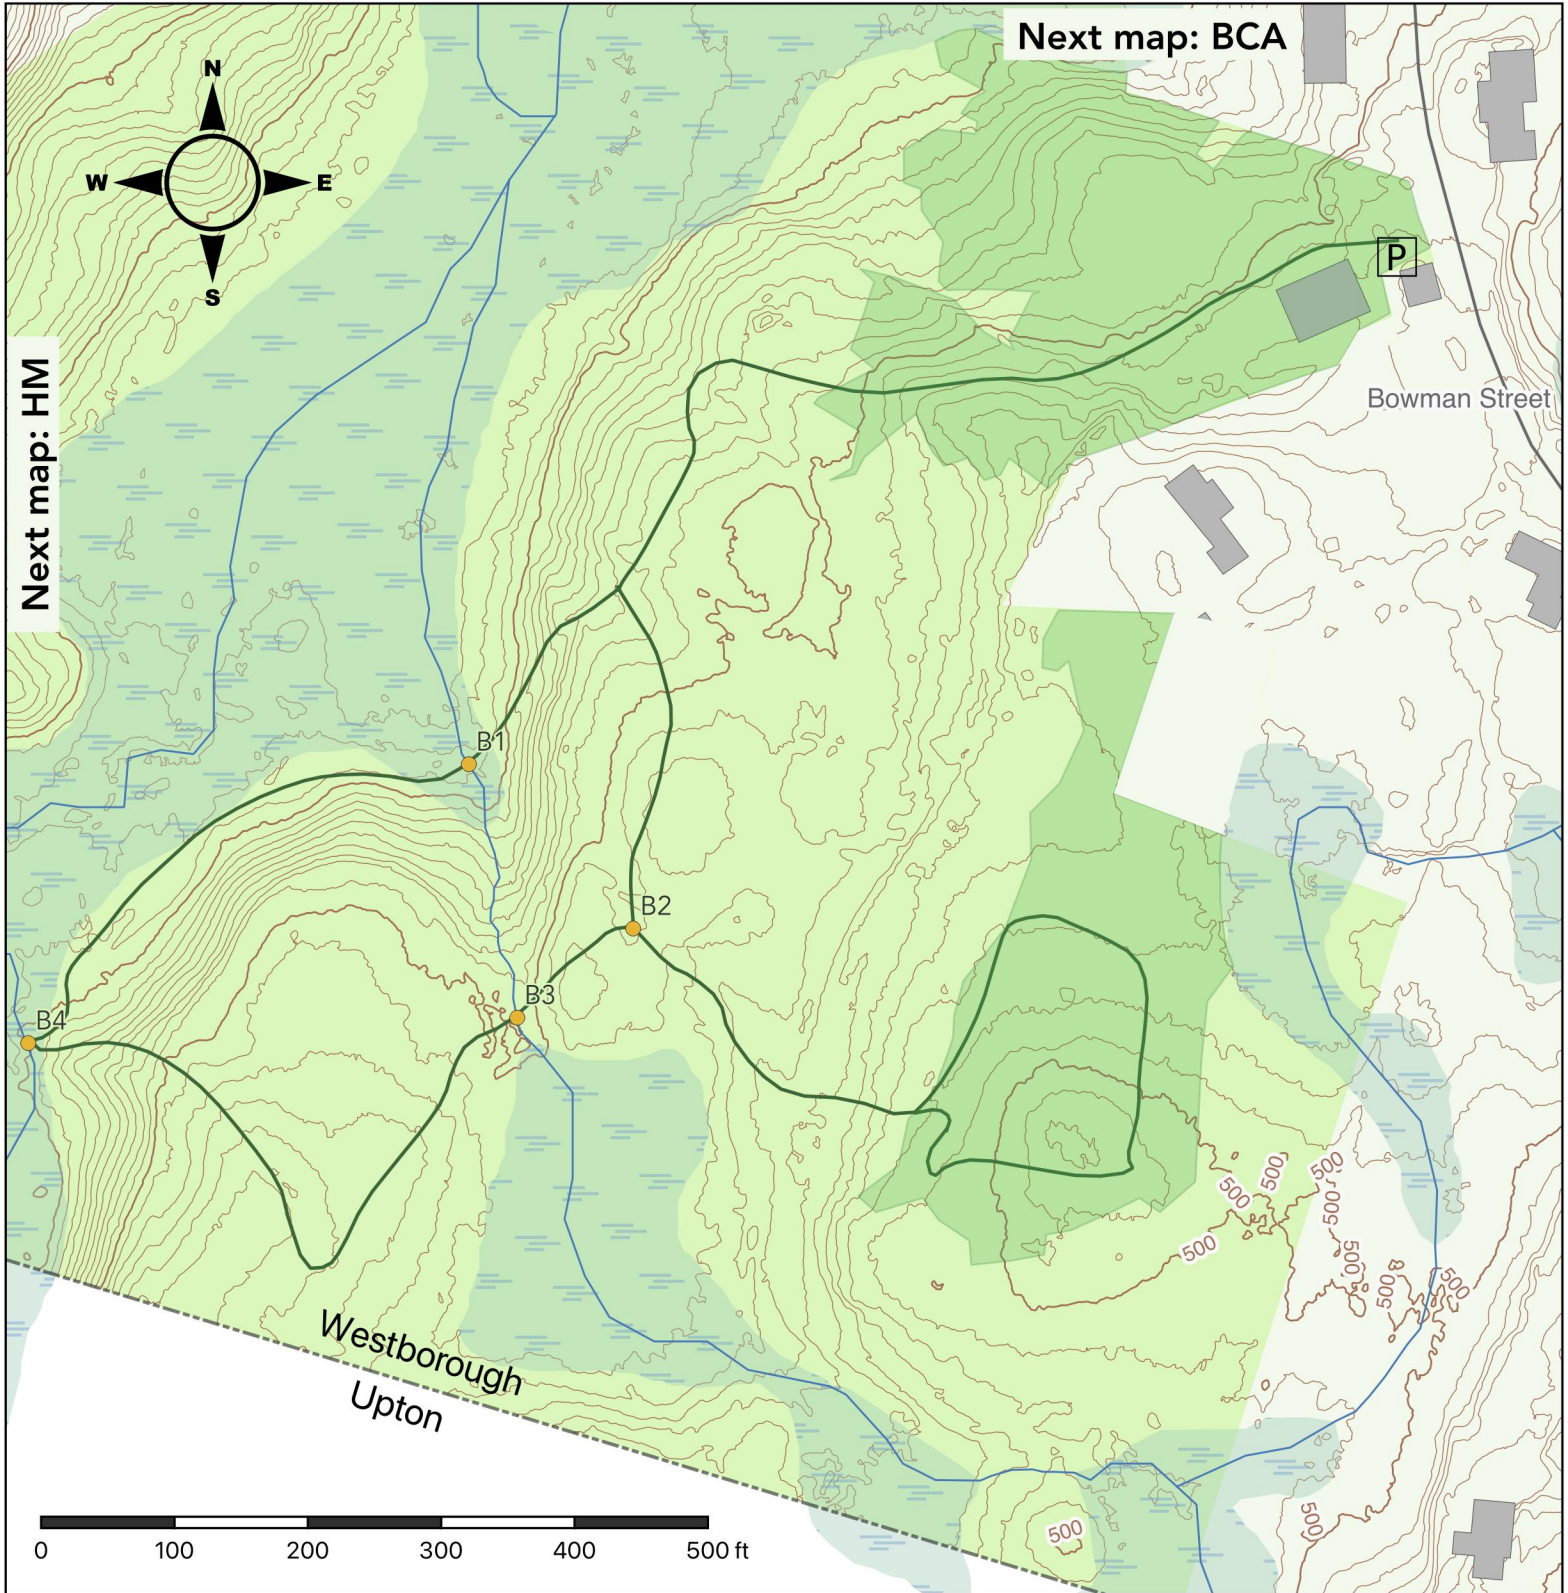

Ellis-Walker Property (EW)

<https://westboroughlandtrust.org/maps/EW>

- | | | |
|--|---|--|
|  Protected land |  Meadow |  Parking |
|  Water |  Secondary trail |  Bridge |
|  Wetland |  2 foot contour | |

Source data obtained from the Bureau of Geographic Information Systems (MassGIS), Town of Westborough MA and global positioning systems (GPS). Boundaries are approximate. Map produced by Westborough Community Land Trust, 2025.